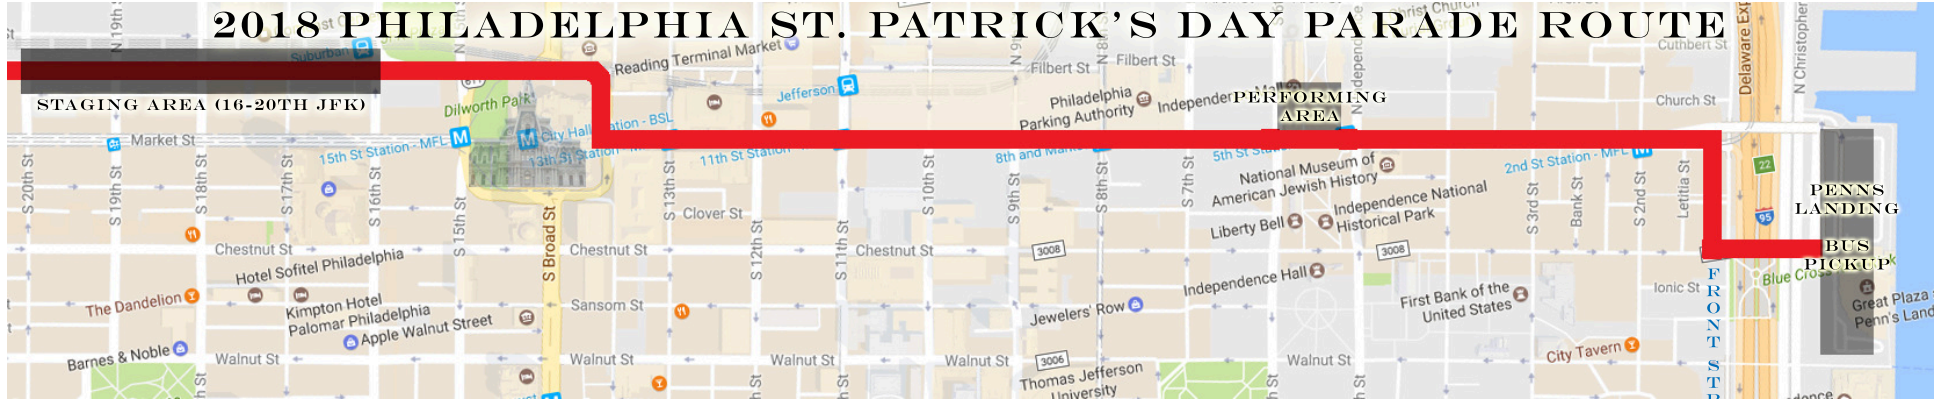

2018 PHILADELPHIA ST. PATRICK'S DAY PARADE ROUTE

STAGING AREA (16-20TH JFK)

PERFORMING AREA

PENNS LANDING

BUS PICKUP