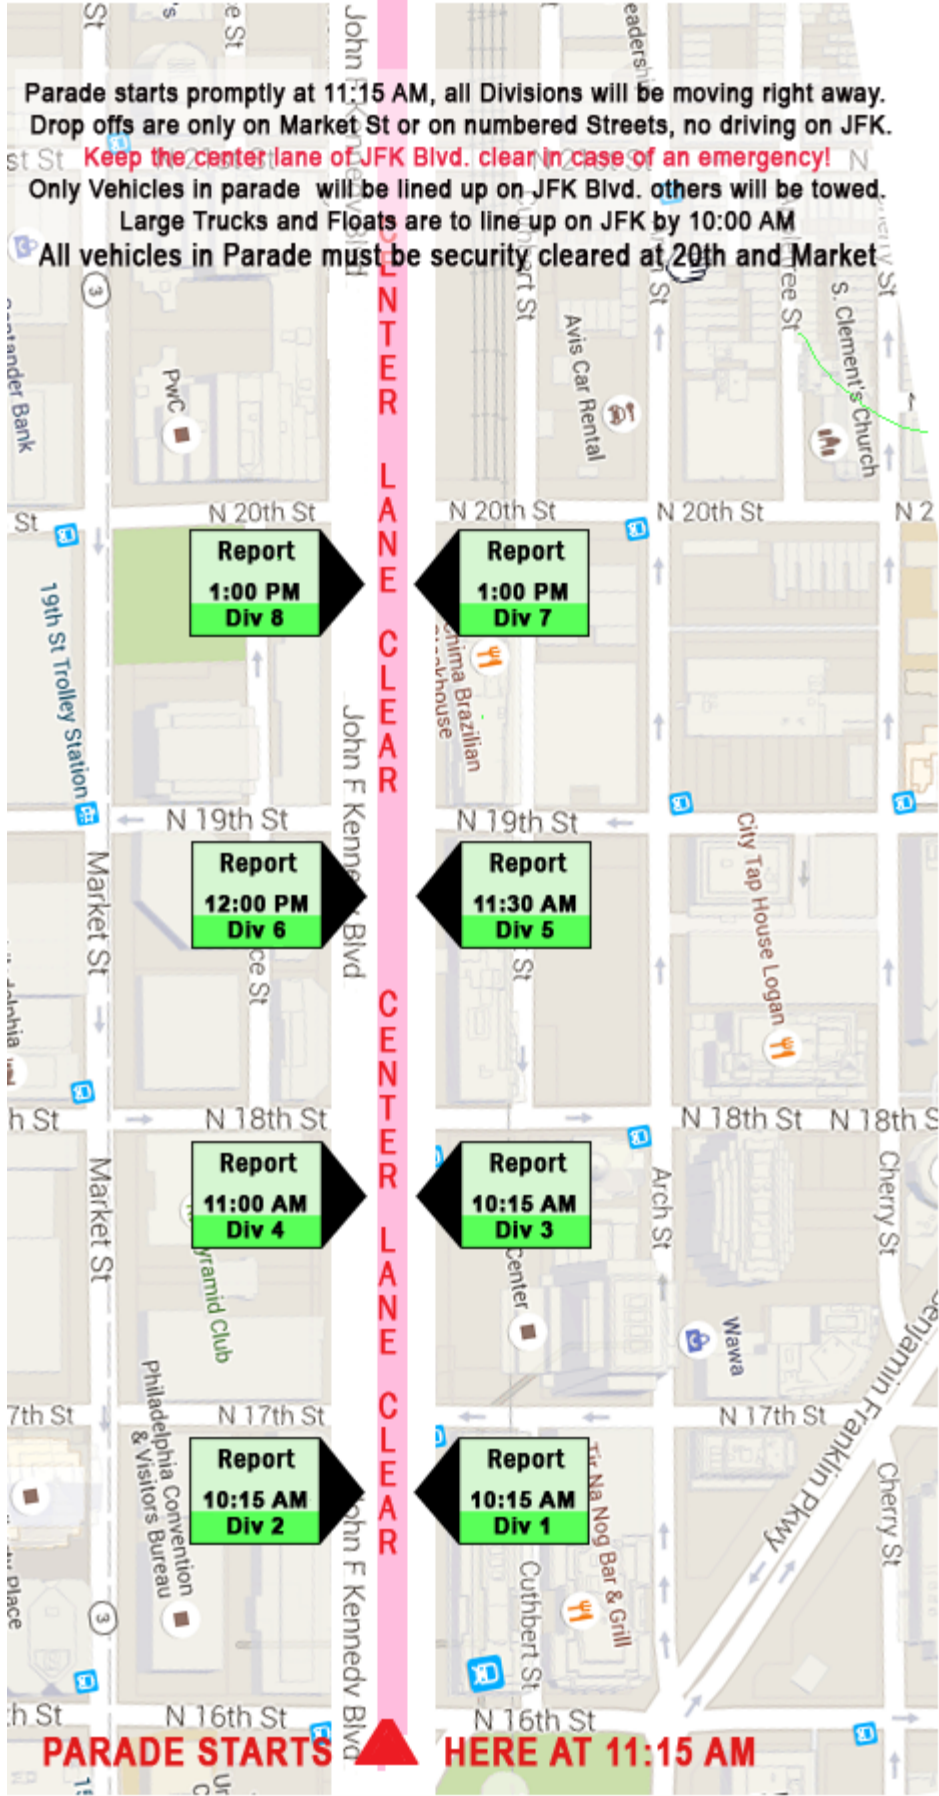

STAGING AREA

Parade starts promptly at 11:15 AM, all Divisions will be moving right away.
Drop offs are only on Market St or on numbered Streets, no driving on JFK.
Keep the center lane of JFK Blvd. clear in case of an emergency!
Only Vehicles in parade will be lined up on JFK Blvd. others will be towed.
Large Trucks and Floats are to line up on JFK by 10:00 AM
All vehicles in Parade must be security cleared at 20th and Market

Report
1:00 PM
Div 8

Report
1:00 PM
Div 7

Report
12:00 PM
Div 6

Report
11:30 AM
Div 5

Report
11:00 AM
Div 4

Report
10:15 AM
Div 3

Report
10:15 AM
Div 2

Report
10:15 AM
Div 1

PARADE STARTS HERE AT 11:15 AM