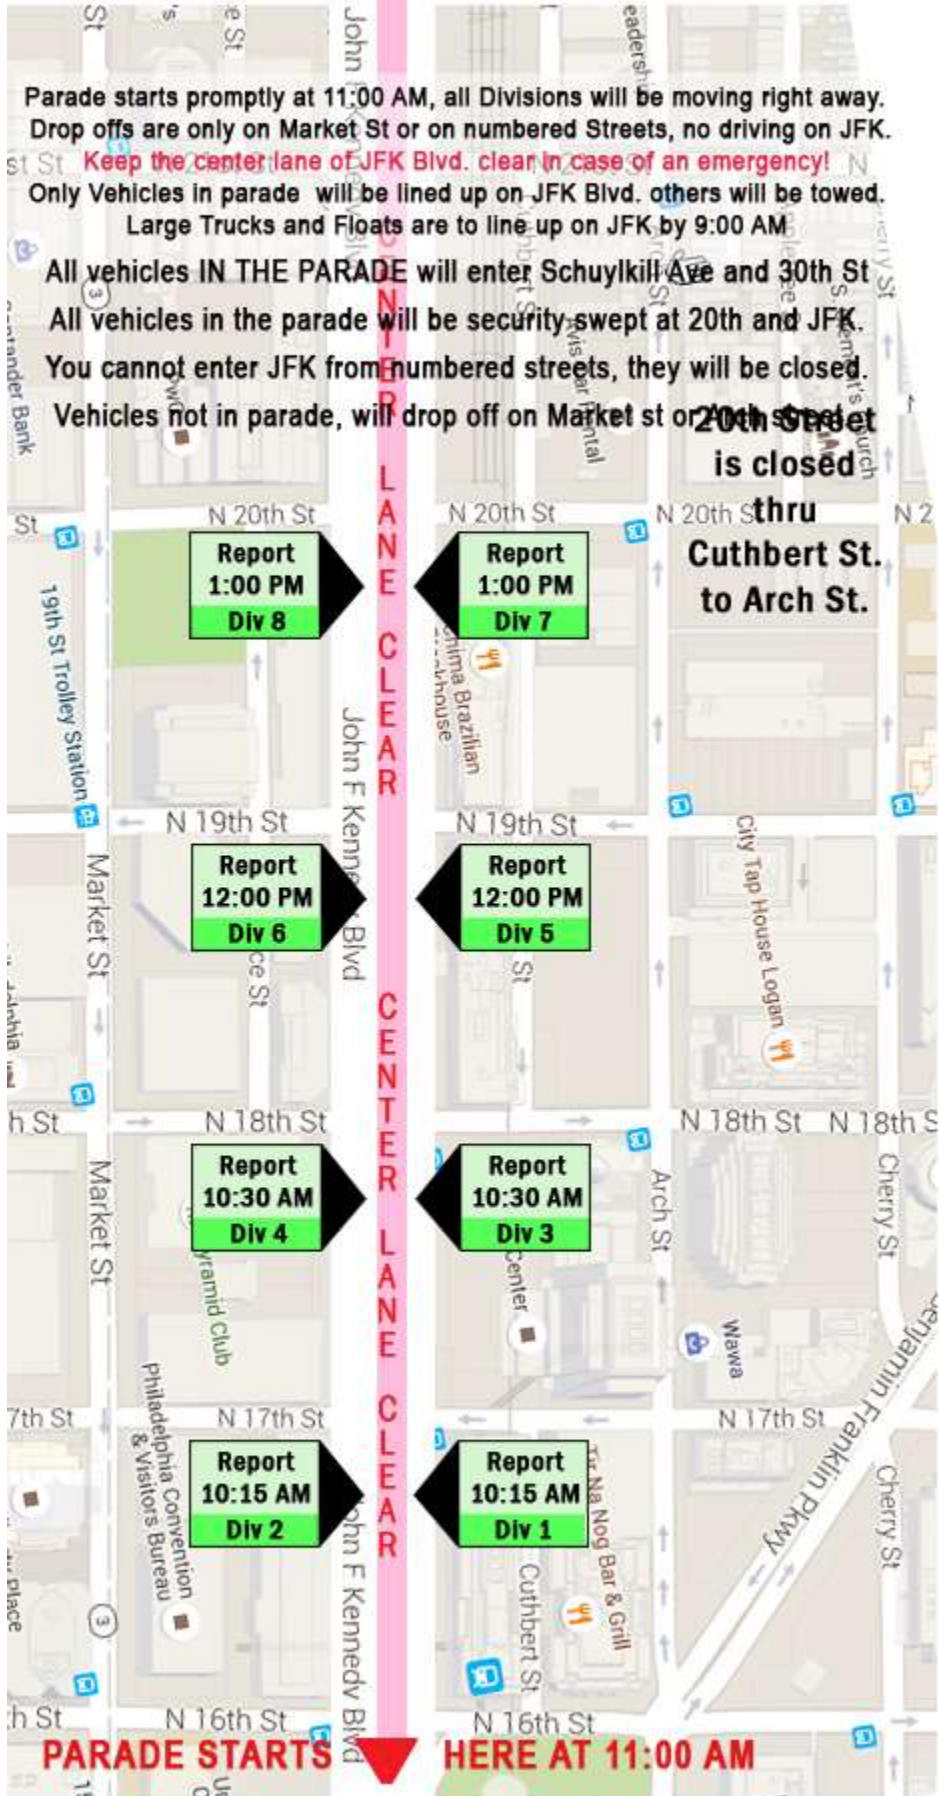

STAGING AREA

Parade starts promptly at 11:00 AM, all Divisions will be moving right away.
Drop offs are only on Market St or on numbered Streets, no driving on JFK.

Keep the center lane of JFK Blvd. clear in case of an emergency!

Only Vehicles in parade will be lined up on JFK Blvd. others will be towed.

Large Trucks and Floats are to line up on JFK by 9:00 AM

All vehicles IN THE PARADE will enter Schuylkill Ave and 30th St

All vehicles in the parade will be security swept at 20th and JFK.

You cannot enter JFK from numbered streets, they will be closed.

Vehicles not in parade, will drop off on Market st or 20th Street

20th Street
is closed
thru
Cuthbert St.
to Arch St.

Report
1:00 PM
Div 8